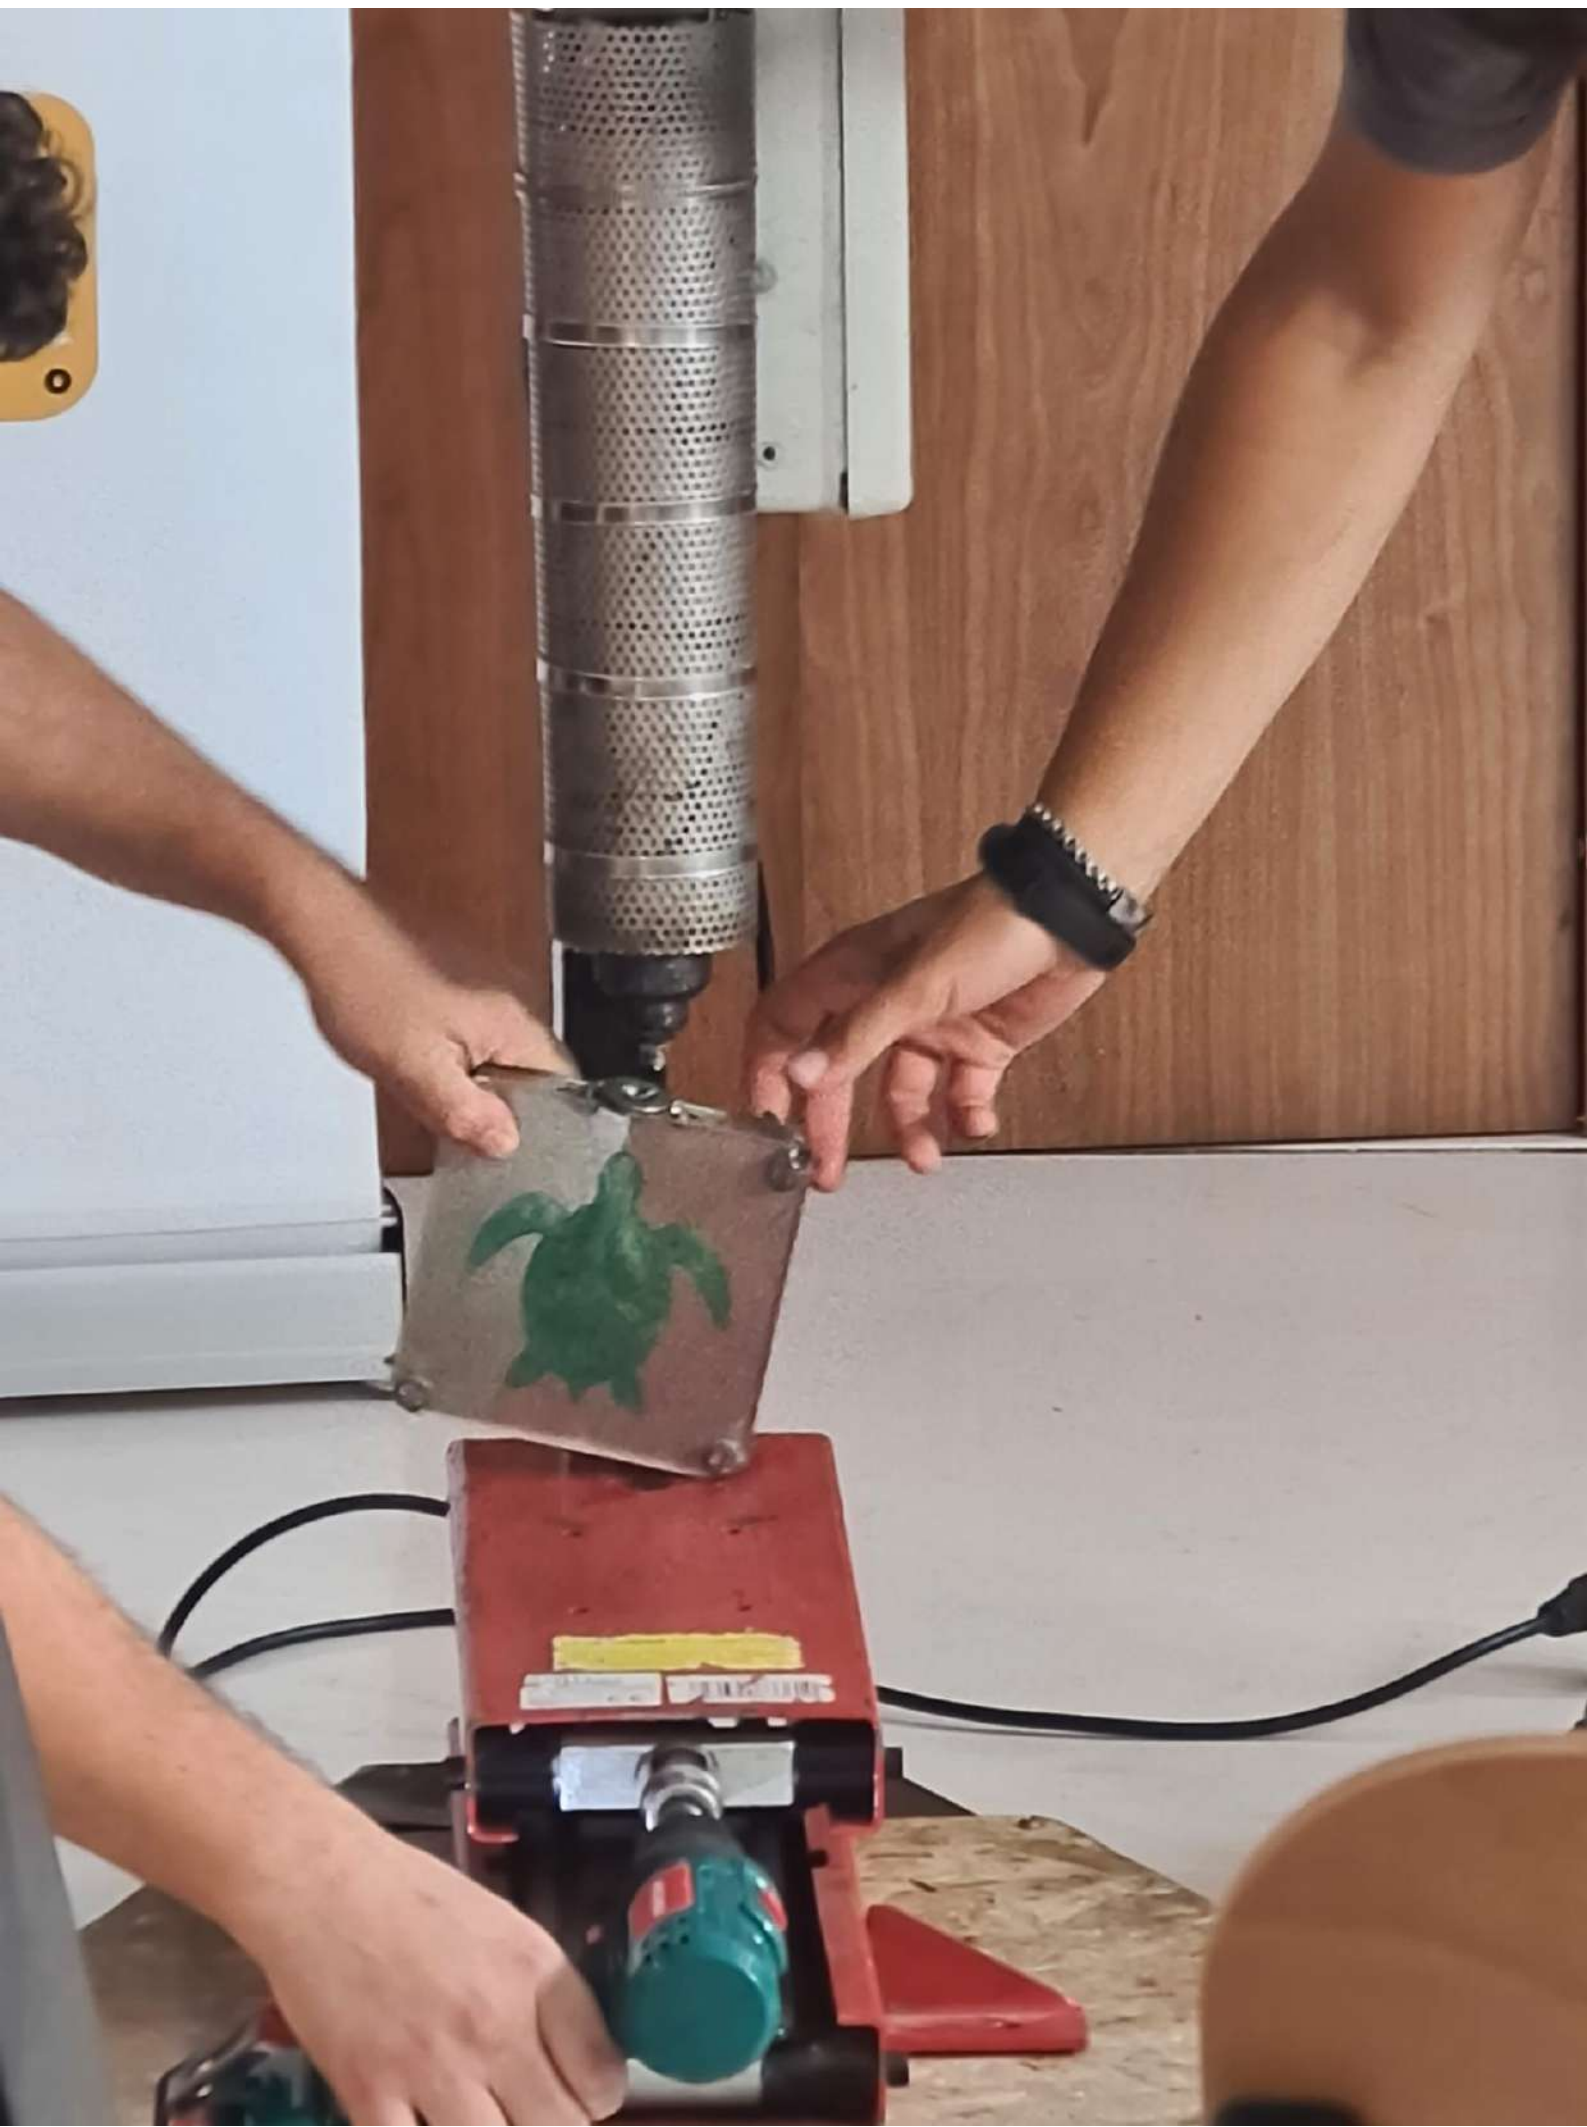

The presentation board is a vertical banner. The top section has a light blue background with the text "MA" in large white letters and "CIRCU" below it. Below the text is a blue background with white illustrations of waves and several small white fish. The bottom section of the board is white and features the Coca-Cola logo (a red bottle) and the text "THE Coca-Cola FOUNDATION".