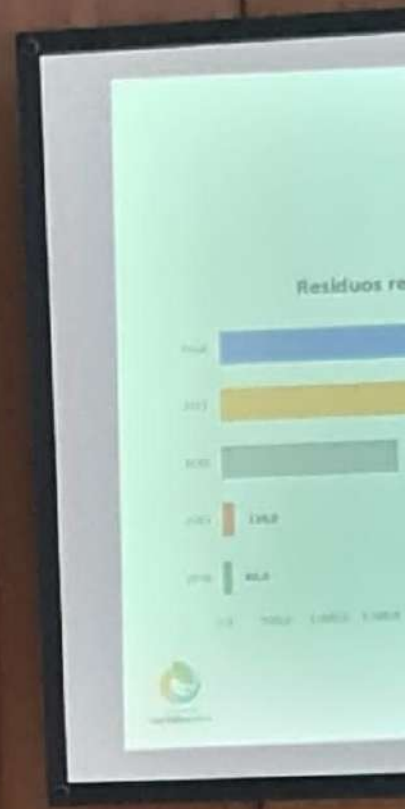

0 verídicas CERO

EL CICLO PROCESO
LA ODA

- TALLERS DE CONCIENCIACIÓ
- PROJECTES D'ECONOMIA CIRCULAR
- PRODUCCIÓ A PARTIR D'UN PLÀSTIC

www.plastic.org
@plastic.org
ambosciclos.org
011 800 2...

MA
CIRCU

THE
Coca-Cola
FOUNDATION

The presentation board is a vertical banner. The top section has a light blue background with the text "MA" in large white letters and "CIRCU" below it. Below the text is a blue background with white illustrations of waves and several small white fish. The bottom section of the board is white and features the Coca-Cola logo (a red bottle) and the text "THE Coca-Cola FOUNDATION".